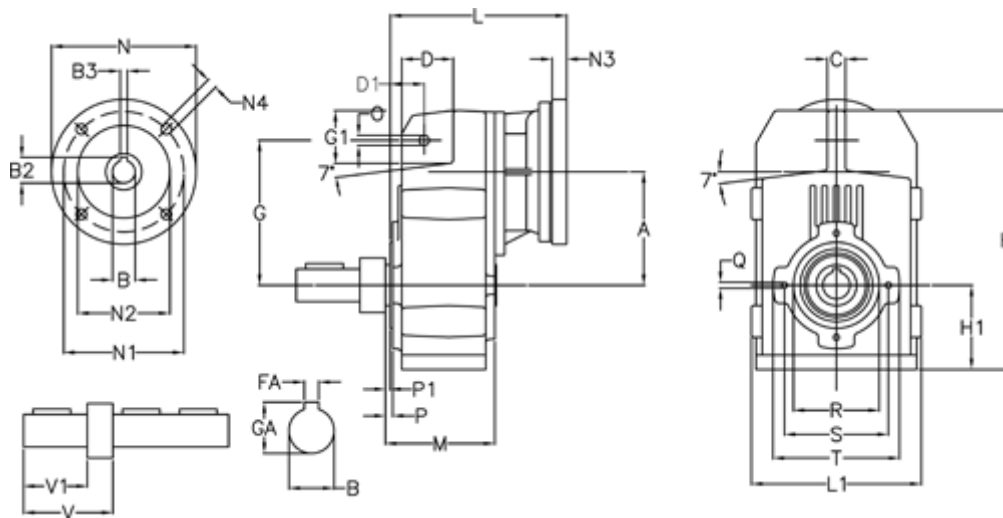

Article number: 29560337441225
 Description: Shaft mounted gear
 A313R-374,4-P71B5

Measures

A = 150.50	FA = 10	M = 125.0	Q = M10x17
B = 35	G = 170	N = 160	R = 110
B1 = 14	G1 = 84.0	N1 = 130	S = 130
B2 = 16.3	GA = 38.0	N2 = 110	T = 150
B3 = 5	H = 326.0	N4 = M8x16	V = 93.0
C = 20	H1 = 102.0	O = 13	V1 = 60
D = 68.0	L = 225.5	P = 6.5	
D1 = 54.0	L1 = 210	P1 = 3.5	